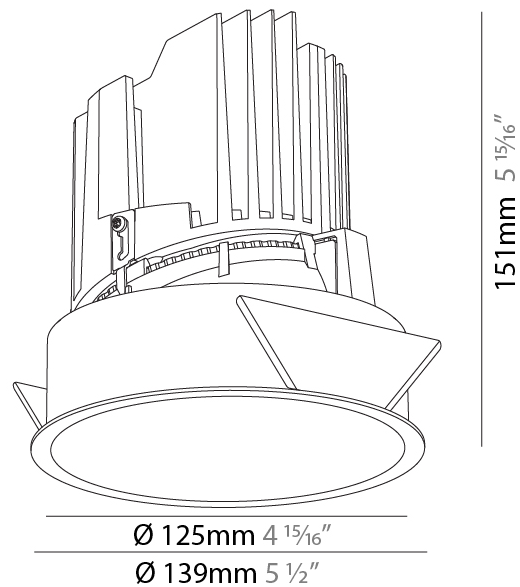

PHYSICAL

Shape: Round
Diameter (mm): 139
Diameter (in): 5 1/2
Height (mm): 151
Height (in): 5 15/16
Ceiling Thickness (mm): 10 / 12.5 / 15
Ceiling Thickness (in): 3/8 or 1/2 or 9/16
Min. Recessing Depth (mm): 170
Min. Recessing Depth (in): 6 11/16
Light Distribution: Downlight
Weight (kg): 0.951
Weight (lbs): 2.1
Fixture Finish: SSR / BKV / CWI / CRY / HAB / UFT / ITA / RUA / FTG / MYG / LOD / PUS / FRO / FUP / KIA / POP / BLS / SPG / MEY / GOH / GUM / CHC / COM / ABZ / JAG / OBR / MOS / ROR
Fixture Material: Aluminum Die Cast
Cut-out Measurements: 130mm / 5 1/8"

ELECTRICAL

Lamp Type: LED (Zhaga Standard)
Input Wattage (W): 28.6
Total Output Wattage (W): 26.4
Dimming: Tri-Mode (Non-Dimming and Phase Dimming (120Vac only) and 0-10V Dimming)
Driver Included: No
Driver Location: Recessed Housing
Driver Type: Constant Current - Universal
Driver Class: Class 2
Input Voltage (V): 120 - 277
Constant Current (MA): 700

LED

Number of LEDs: 1
Color Temperature (°K): 2700 / 3000 / 3500 / 4000
Max. Delivered Lumen (lm): 1890 / 1940 / 2038 / 2080
Nominal Lumen (lm): 3210 / 3290 / 3459 / 3530
CRI: >90 CRI
Efficiency (%): 0.631
Lamp Life (hrs): 50000

OPTICAL

Reflector: 20 / 25 / 40

RATINGS AND CERTIFICATIONS

Certified By: Certified for North American Standards
IP rating: IP54

PROJECT	_____
TYPE	_____
SPECIFIER	_____
QUANTITY	_____
DATE	_____